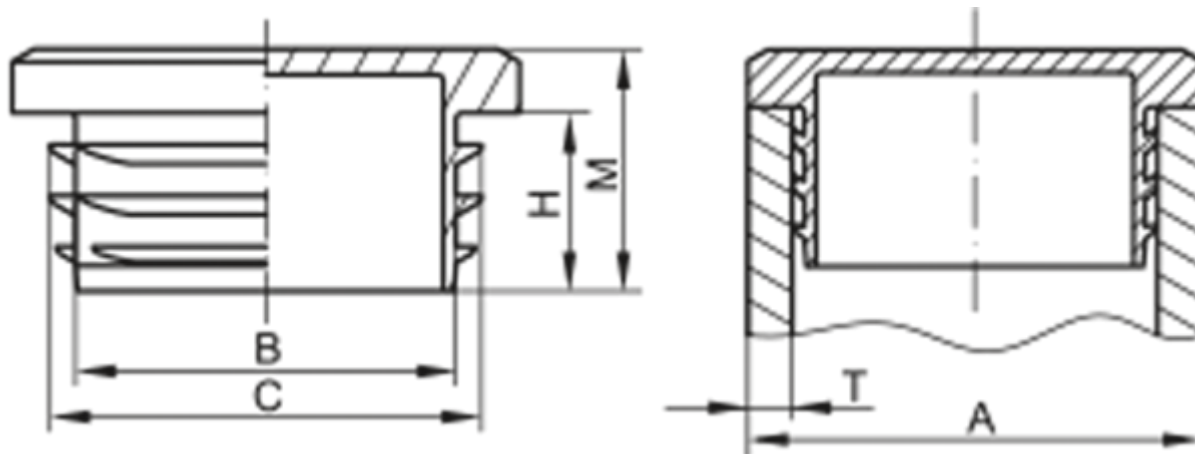

Article number: 59GPN260Q2222152

Description: KLEE Square plugs GPN 260 - 22x22 (Wall thickness 1,5-2)

Measures

A = 22x22

B = 16

C = 20

H = 14

M = 19